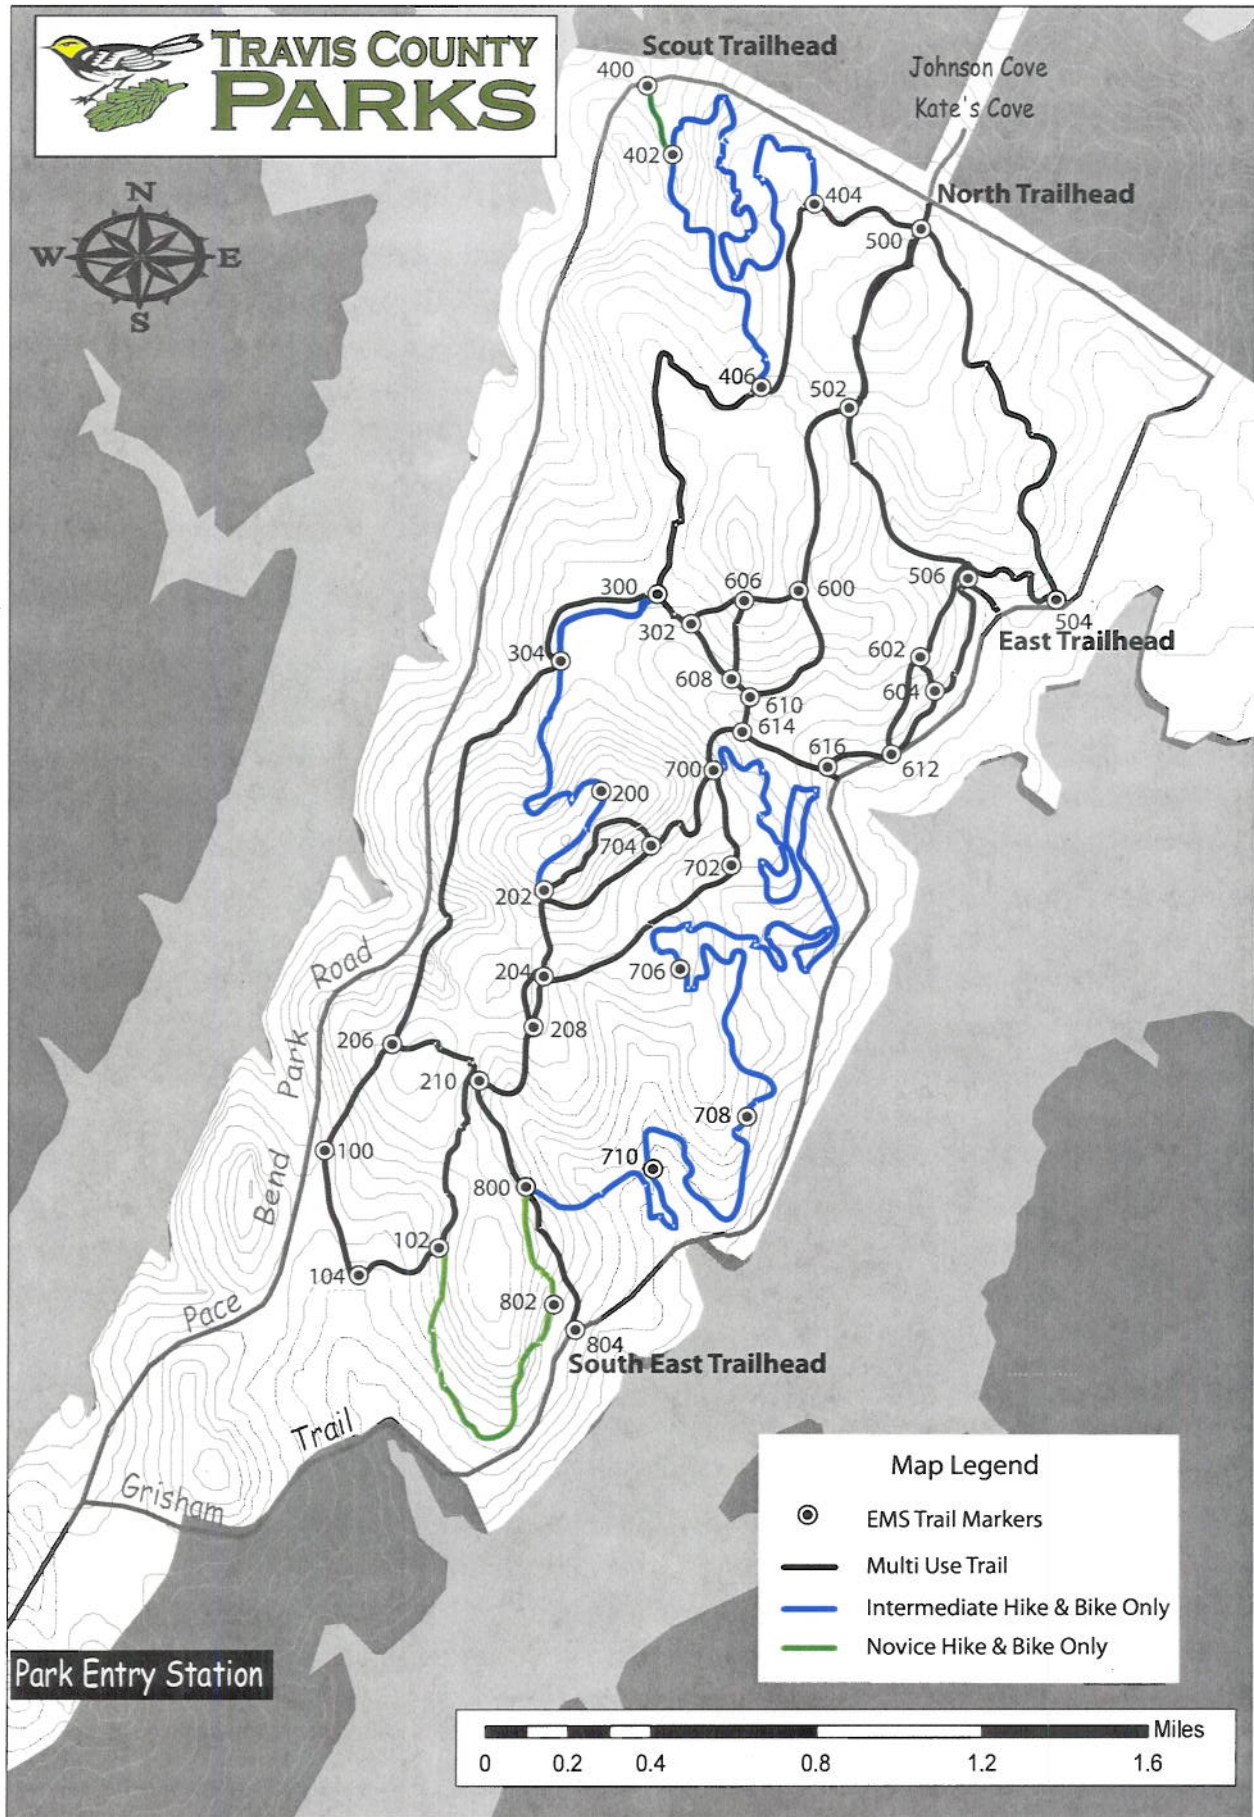

### Map Legend

- ⊙ EMS Trail Markers
- Multi Use Trail
- Intermediate Hike & Bike Only
- Novice Hike & Bike Only

# Pace Bend Park Trail Map

Travis County Texas